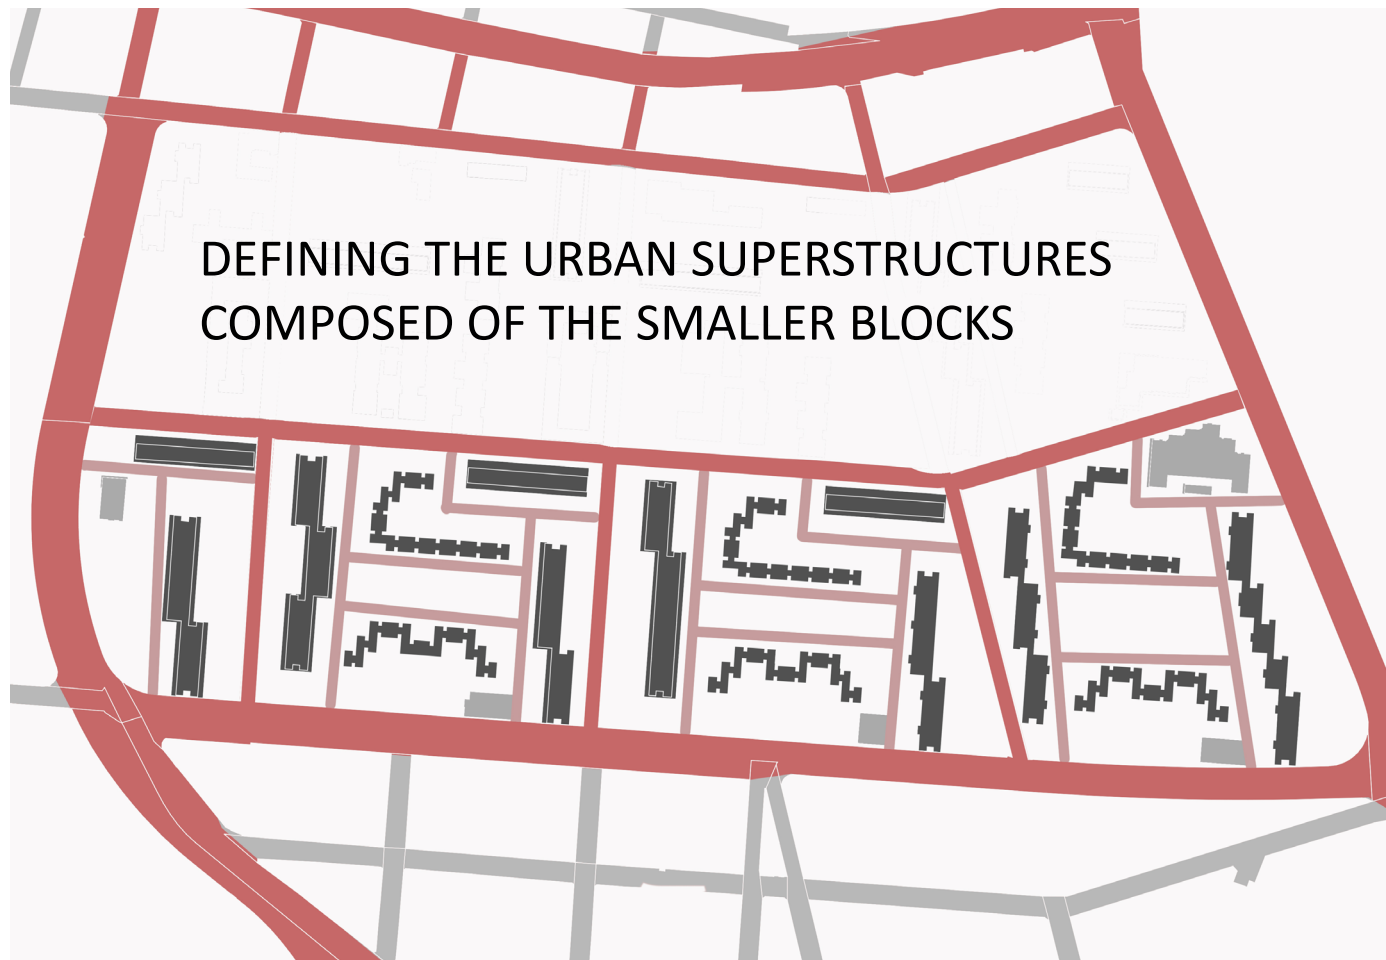

MAIN GOALS

- 1 RENEWING THE FORMER STRUCTURE
- 2 MAKE THE LOCALITY CLEAR AND READABLE FOR EVERYONE
- 3 SET THE HIERARCHY OF THE ROADS AND PATHS
- 4 CREATE THE SMALLER COMMUNITIES
- 5 SET THE HIERARCHY OF THE PUBLIC SPACES
- 6 BETTER AND MORE LOGICAL PERMEABILITY OF THE LOCALITY

TWO TYPES OF RE-BLOCKING

NORTHERN PART

SOUTHERN PART

WIDER CONTEXT OF RE-BLOCKING

SQUARE

M

LINK TO CITY CIRCLE

LOCAL STREET

TRAIN TO THE CENTRE

MAIN LINKS

KEEPING THE IDEA OF
AN ISLAND BUT WITH LINKS
TO ITS SURROUNDINGS

CONNECTION

THE SECOND SCALE OF **RE-BLOCKING**

REBIRTH OF THE SPRING STREET

TO PERMEATE THE WHOLE AREA

HIERARCHY OF ROADS

TO CONNECT THE WHOLE AREA

HIERARCHY OF ROADS

EVOLUTION OF BLOCKS

EVOLUTION OF BLOCKS

EVOLUTION OF BLOCKS

EVOLUTION OF BLOCKS

PERIMETER STREET

THE THIRD SCALE OF RE-BLOCKING