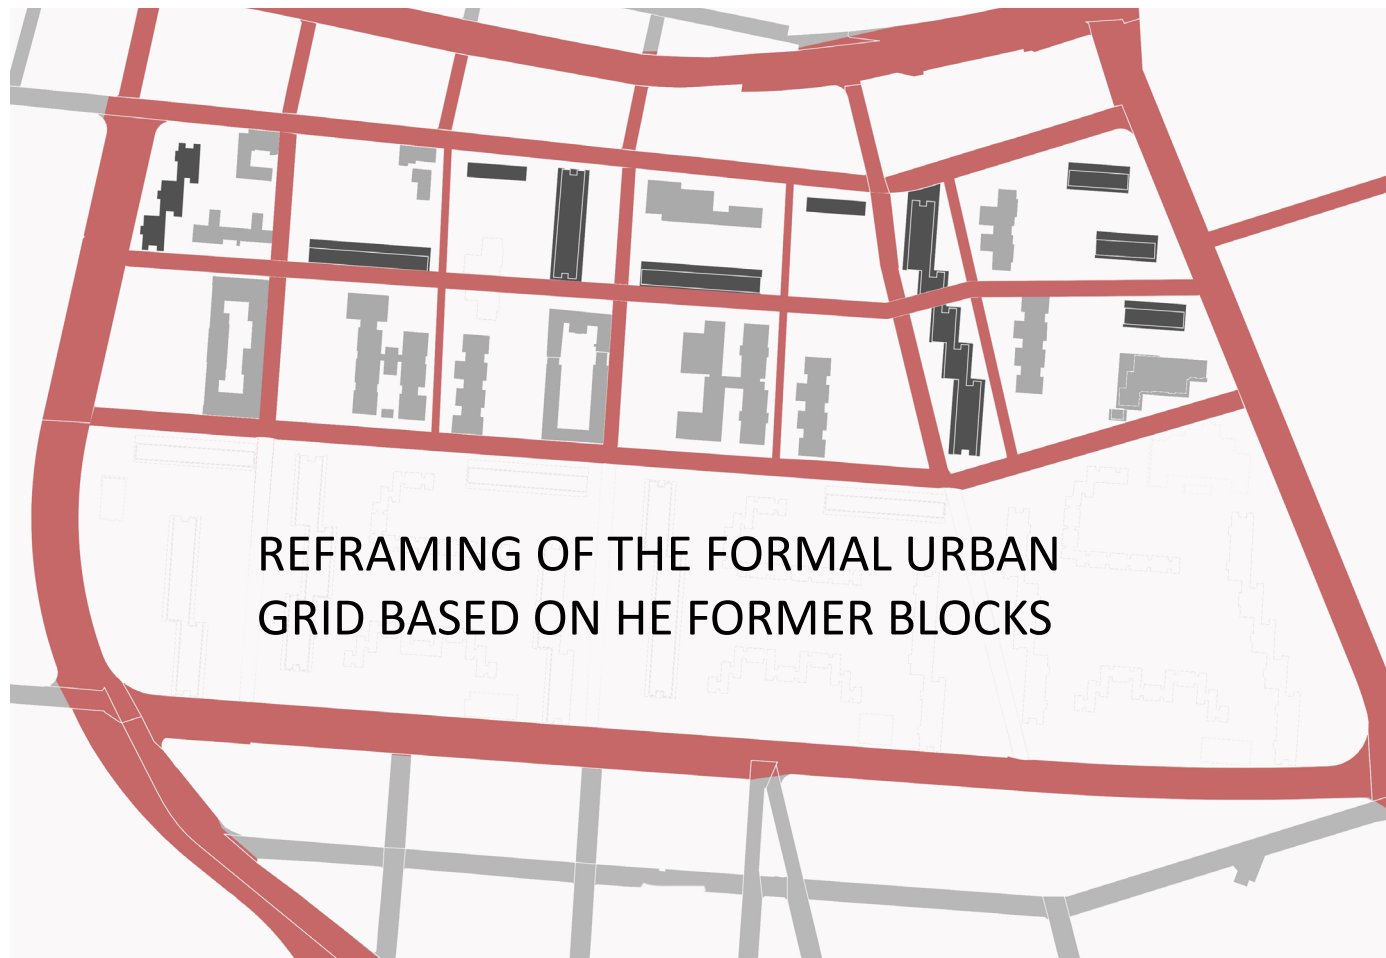

MAIN GOALS

- 1 RENEWING THE FORMER STRUCTURE
- 2 MAKE THE LOCALITY CLEAR AND READABLE FOR EVERYONE
- 3 SET THE HIERARCHY OF THE ROADS AND PATHS
- 4 CREATE THE SMALLER COMMUNITIES
- 5 SET THE HIERARCHY OF THE PUBLIC SPACES

MAIN GOALS

- 1 RENEWING THE FORMER STRUCTURE
- 2 MAKE THE LOCALITY CLEAR AND READABLE FOR EVERYONE
- 3 SET THE HIERARCHY OF THE ROADS AND PATHS
- 4 CREATE THE SMALLER COMMUNITIES
- 5 SET THE HIERARCHY OF THE PUBLIC SPACES
- 6 BETTER AND MORE LOGICAL PERMEABILITY OF THE LOCALITY

TWO TYPES OF RE-BLOCKING

NORTHERN PART

SOUTHERN PART

WIDER CONTEXT OF RE-BLOCKING

SQUARE

M

LINK TO CITY CIRCLE

LOCAL STREET

TRAIN TO THE CENTRE

MAIN LINKS

KEEPING THE IDEA OF
AN ISLAND BUT WITH LINKS
TO ITS SURROUNDINGS

CONNECTION

THE SECOND SCALE OF **RE-BLOCKING**

REBIRTH OF THE SPRING STREET

TO PERMEATE THE WHOLE AREA

HIERARCHY OF ROADS