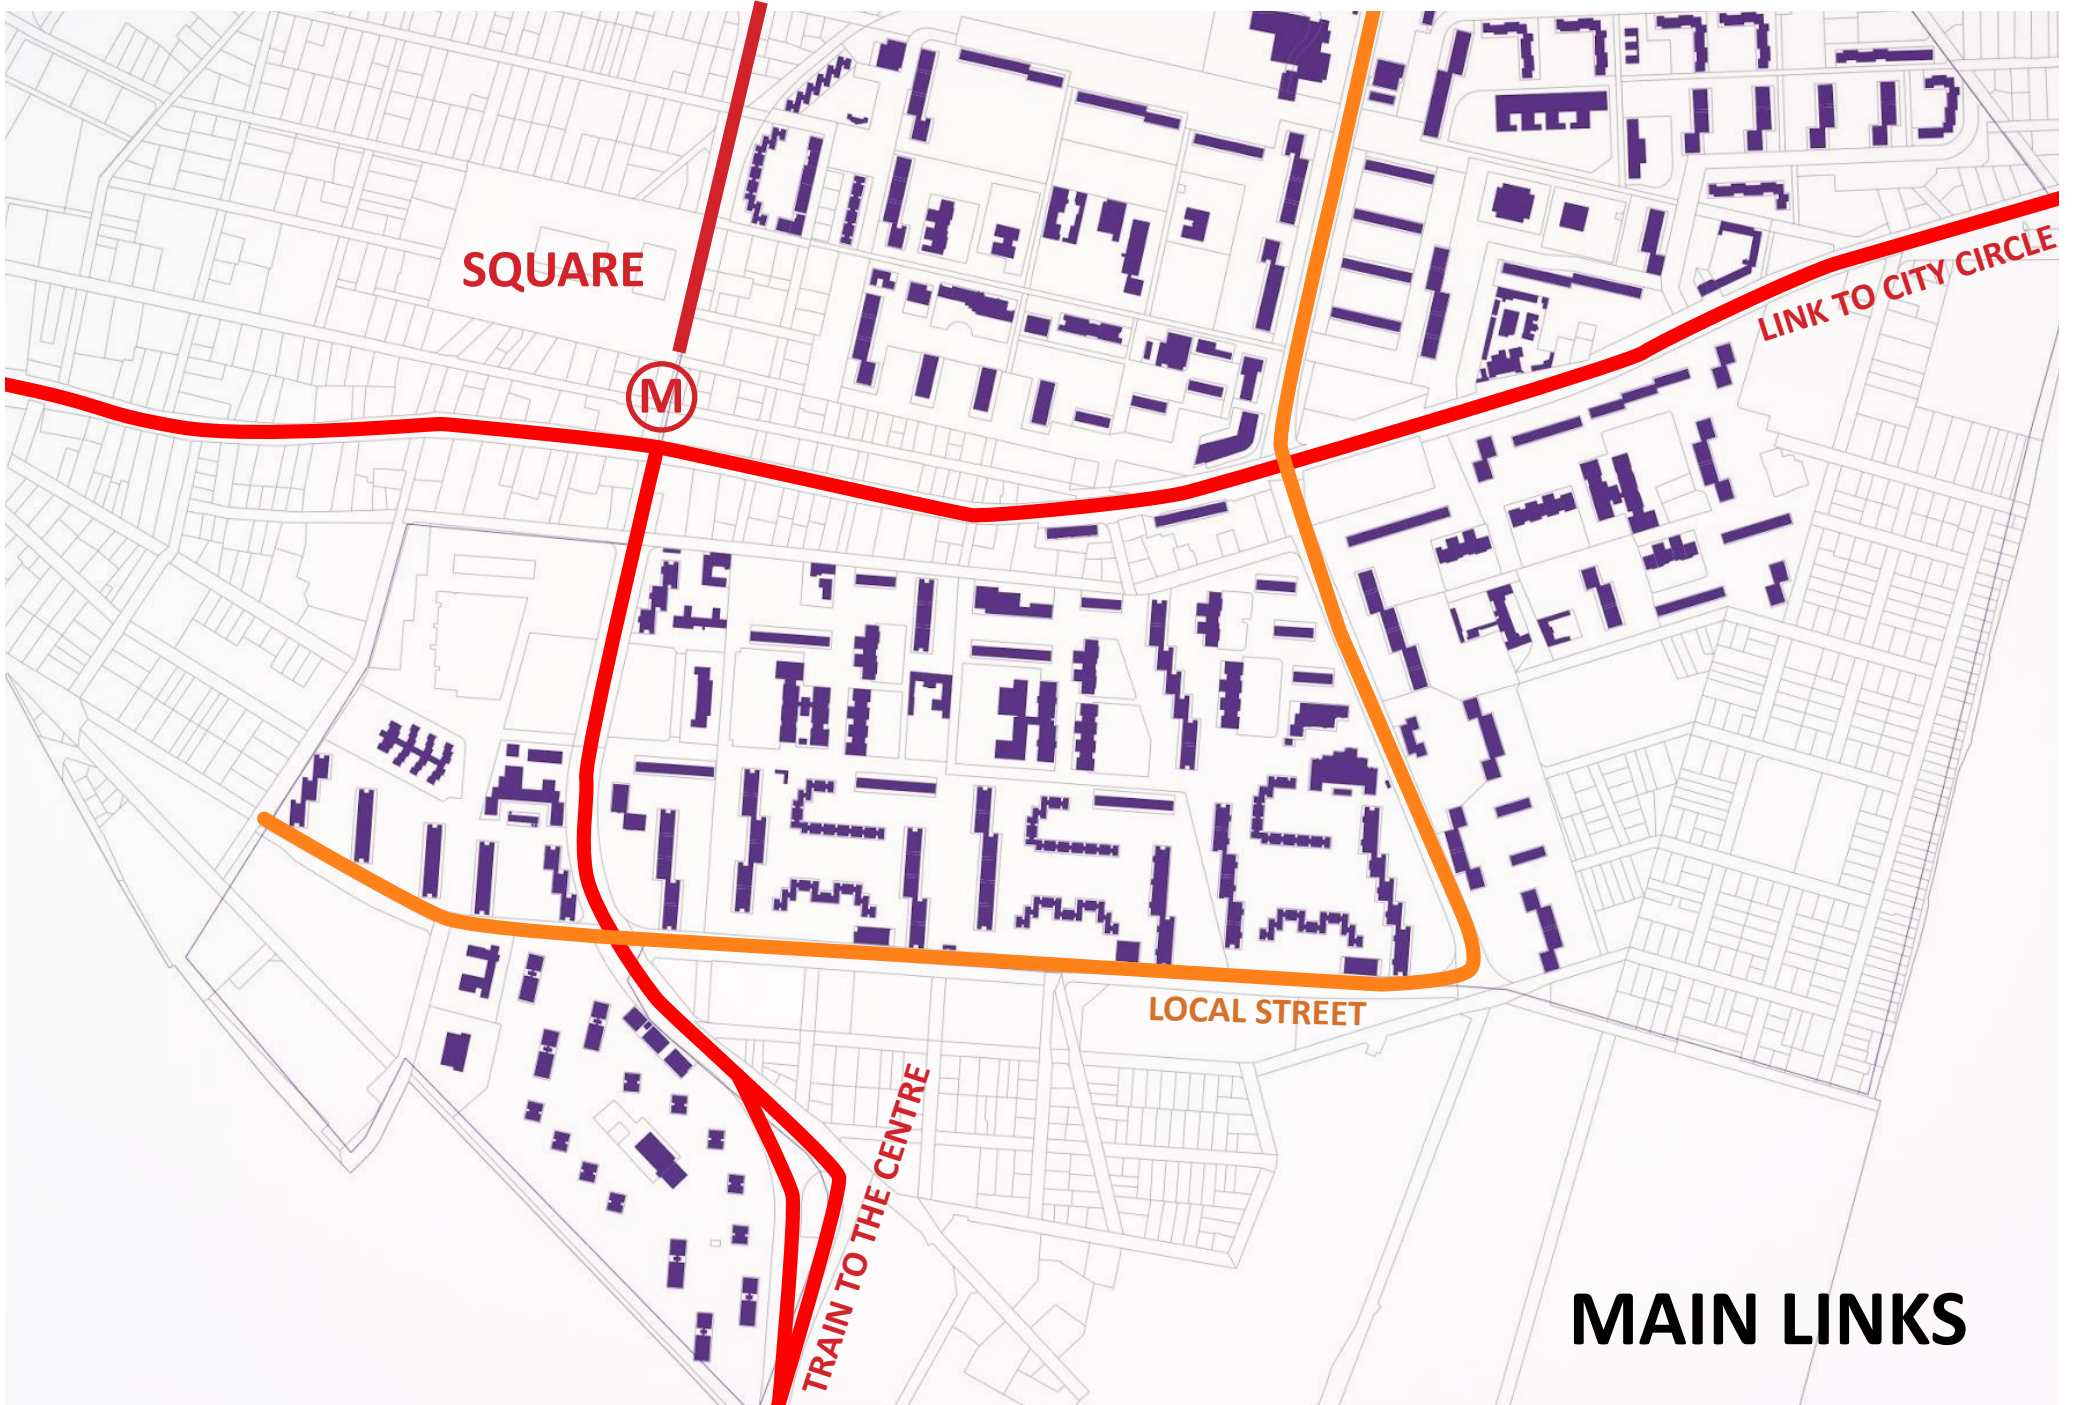

MAIN GOALS

- 1 RENEWING THE FORMER STRUCTURE
- 2 MAKE THE LOCALITY CLEAR AND READABLE FOR EVERYONE
- 3 SET THE HIERARCHY OF THE ROADS AND PATHS
- 4 CREATE THE SMALLER COMMUNITIES
- 5 SET THE HIERARCHY OF THE PUBLIC SPACES
- 6 BETTER AND MORE LOGICAL PERMEABILITY OF THE LOCALITY

TWO TYPES OF RE-BLOCKING

NORTHERN PART

SOUTHERN PART

WIDER CONTEXT OF RE-BLOCKING

SQUARE

M

LINK TO CITY CIRCLE

LOCAL STREET

TRAIN TO THE CENTRE

MAIN LINKS

KEEPING THE IDEA OF
AN ISLAND BUT WITH LINKS
TO ITS SURROUNDINGS

CONNECTION

THE SECOND SCALE OF **RE-BLOCKING**

REBIRTH OF THE SPRING STREET

TO PERMEATE THE WHOLE AREA

HIERARCHY OF ROADS

TO CONNECT THE WHOLE AREA

HIERARCHY OF ROADS

EVOLUTION OF BLOCKS

EVOLUTION OF BLOCKS

EVOLUTION OF BLOCKS

EVOLUTION OF BLOCKS

PERIMETER STREET

THE THIRD SCALE OF RE-BLOCKING