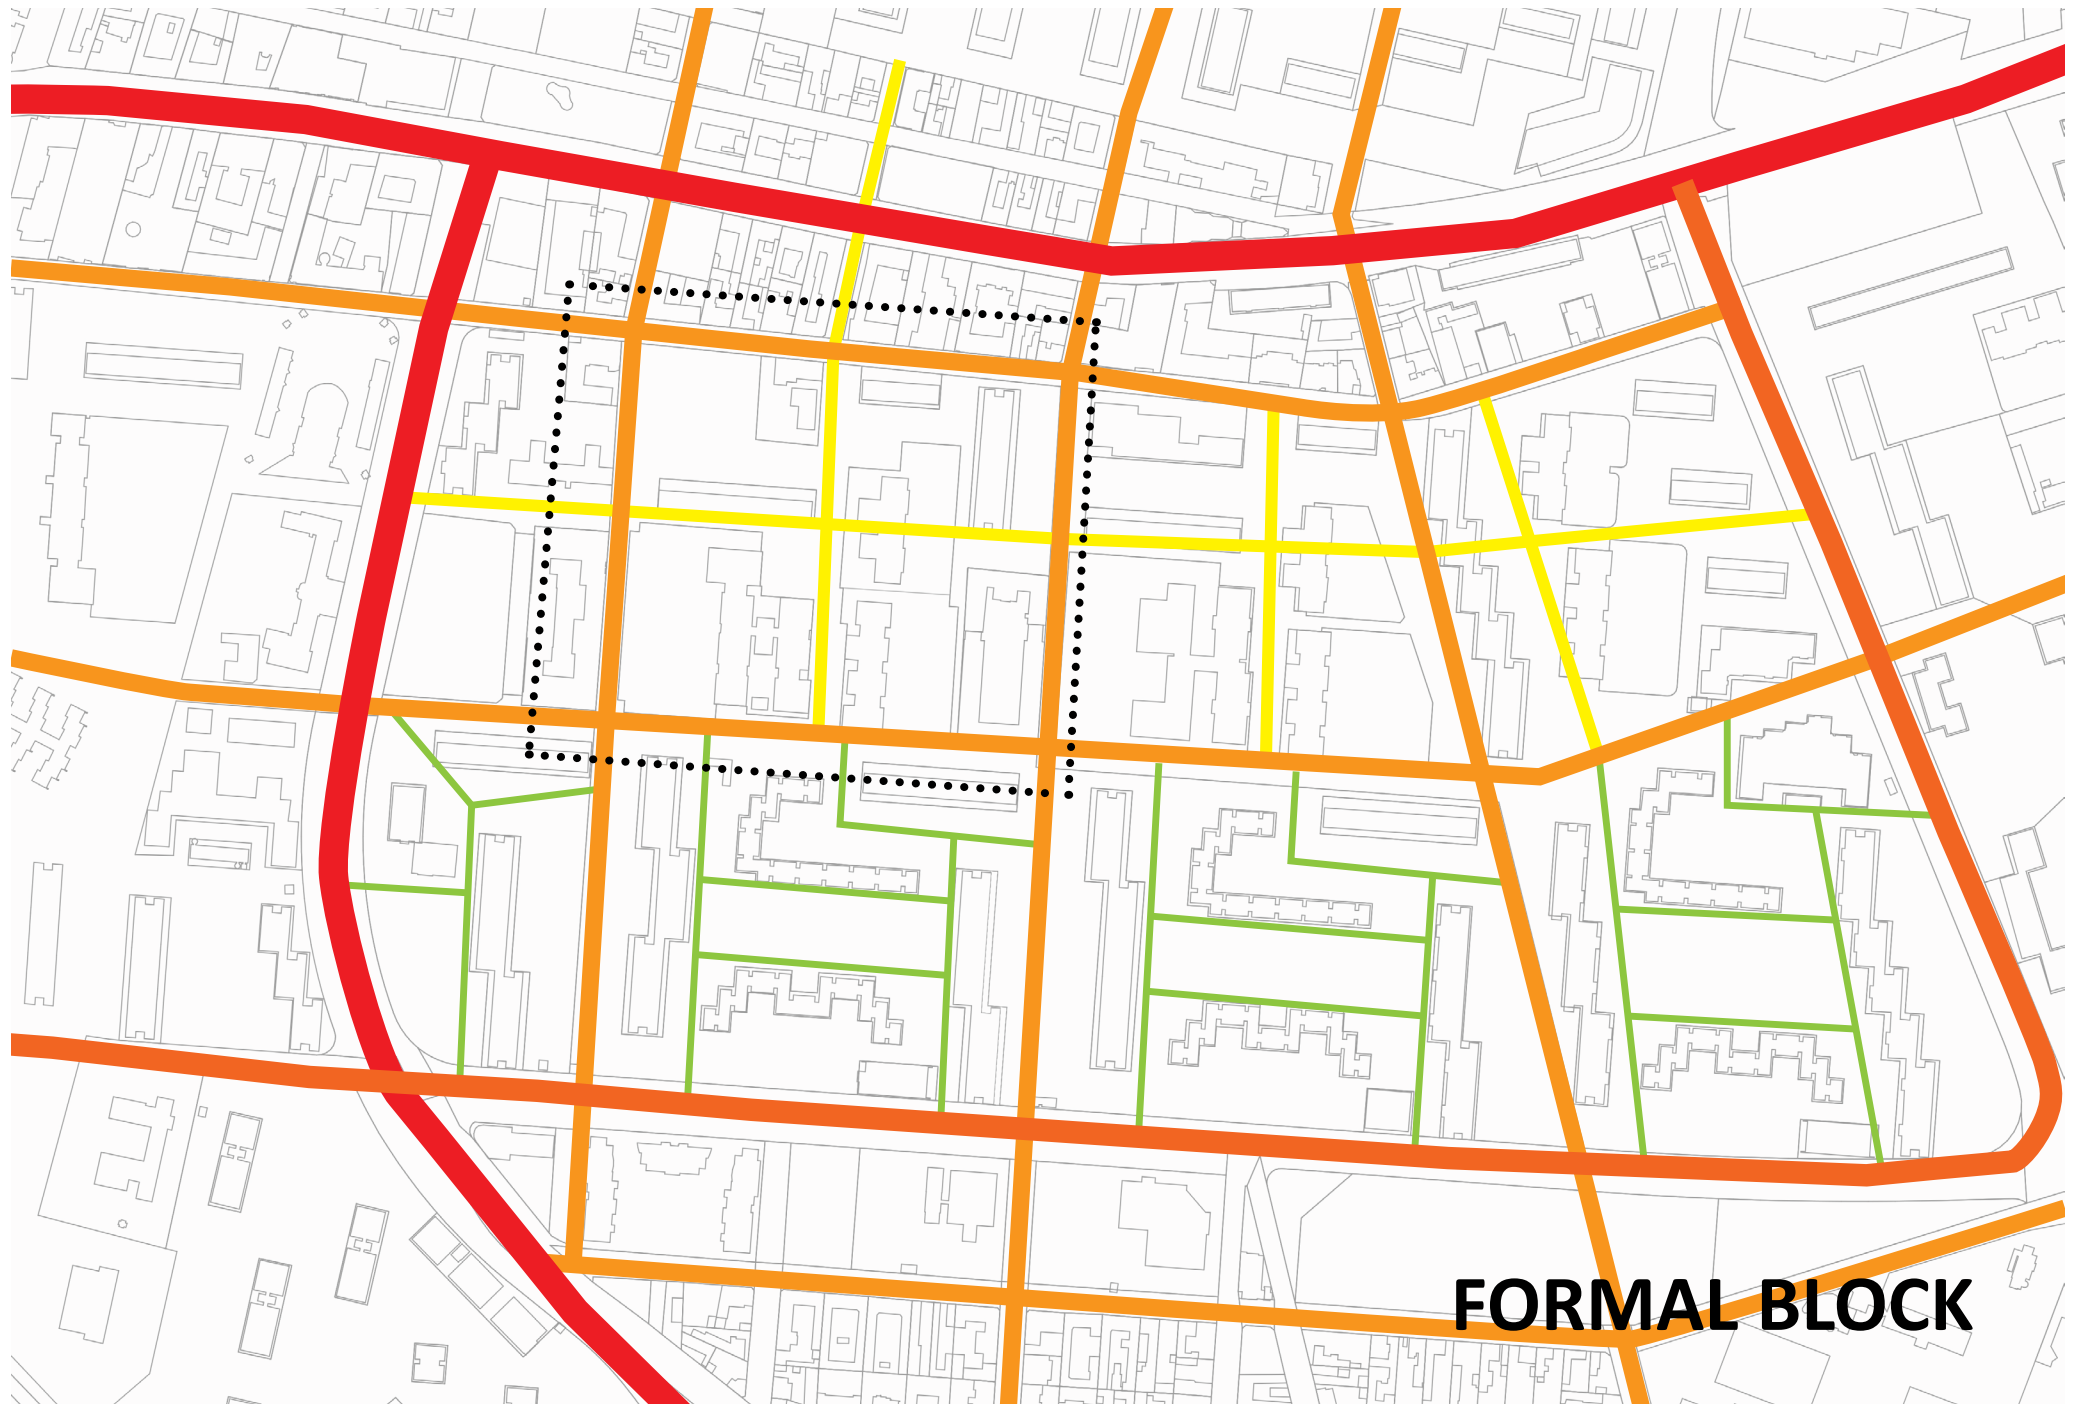

TWO TYPES OF RE-BLOCKING

NORTHERN PART

SOUTHERN PART

WIDER CONTEXT OF RE-BLOCKING

SQUARE

M

LINK TO CITY CIRCLE

LOCAL STREET

TO CONNECT THE WHOLE AREA

HIERARCHY OF ROADS

EVOLUTION OF BLOCKS

EVOLUTION OF BLOCKS

EVOLUTION OF BLOCKS

EVOLUTION OF BLOCKS

PERIMETER STREET

THE THIRD SCALE OF RE-BLOCKING

SUPERBLOCK

SUPERBLOCK

1 FORMAL EDGE

THE EDGES OF THE SUPERBLOCK

2 SYMBOLIC EDGES

THE EDGES OF THE SUPERBLOCK

3 DEFINING NEW FOREHEAD

THE EDGES OF THE SUPERBLOCK

1 PUBLIC SPACE

HIERARCHY OF PRIVACY

2 SEMI-PUBLIC PATHS AND COURTYARD

HIERARCHY OF PRIVACY

3 SEMI-PRIVATE SPACE FOR EVERY UNIT

HIERARCHY OF PRIVACY

FORMAL BLOCK

FORMAL BLOCK