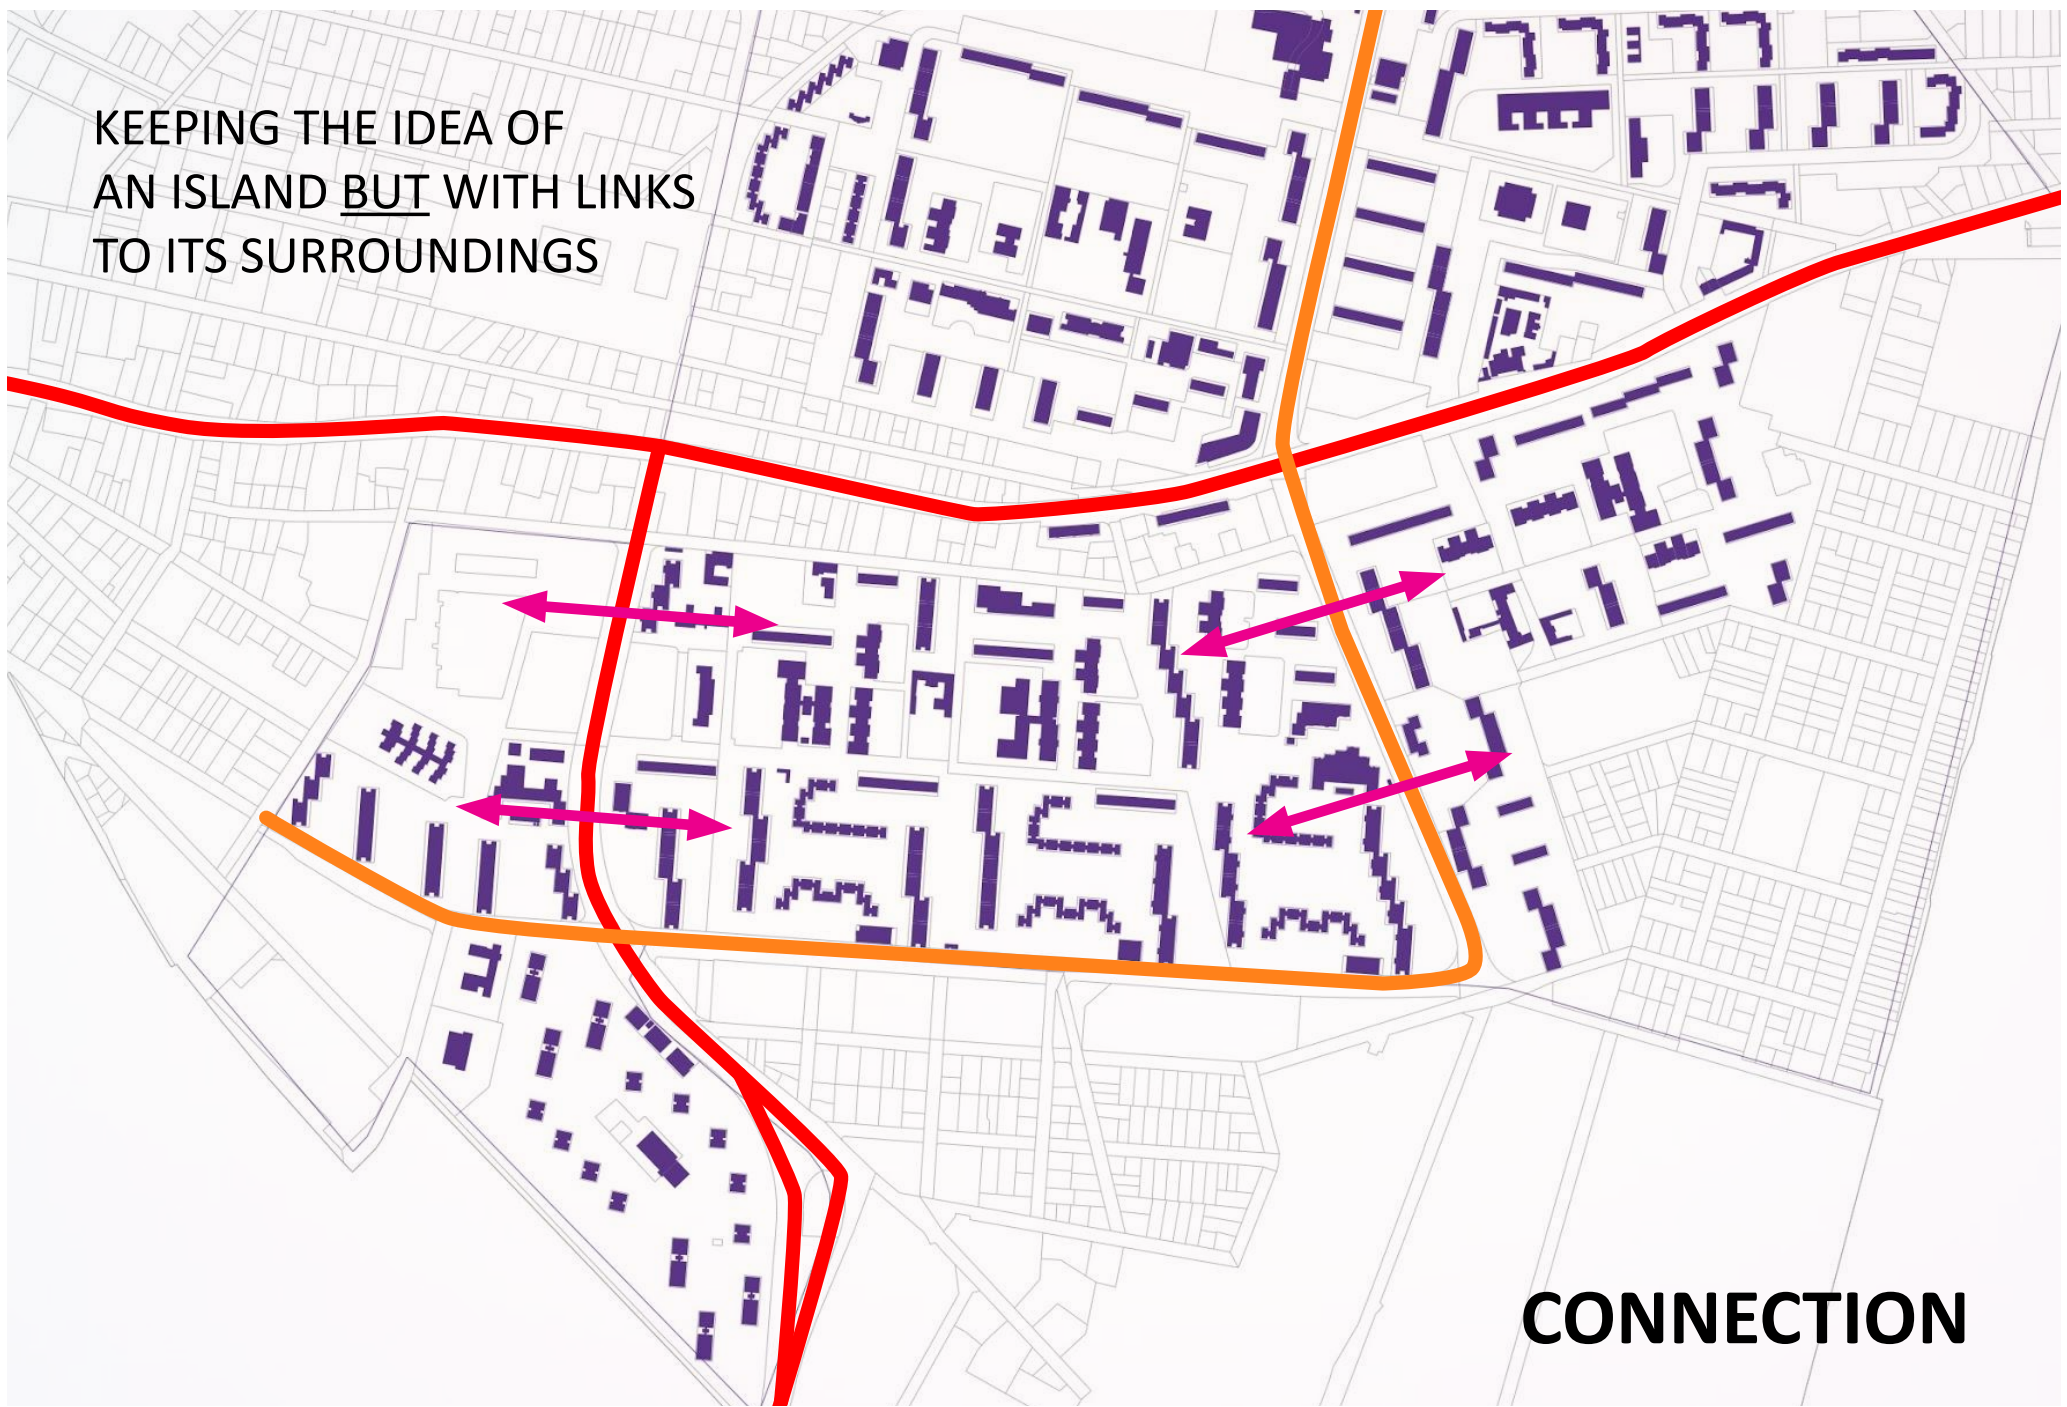

MAIN GOALS

- 1 RENEWING THE FORMER STRUCTURE
- 2 MAKE THE LOCALITY CLEAR AND READABLE FOR EVERYONE
- 3 SET THE HIERARCHY OF THE ROADS AND PATHS
- 4 CREATE THE SMALLER COMMUNITIES
- 5 SET THE HIERARCHY OF THE PUBLIC SPACES
- 6 BETTER AND MORE LOGICAL PERMEABILITY OF THE LOCALITY

TWO TYPES OF RE-BLOCKING

NORTHERN PART

SOUTHERN PART

WIDER CONTEXT OF RE-BLOCKING

SQUARE

M

LINK TO CITY CIRCLE

LOCAL STREET

TRAIN TO THE CENTRE

MAIN LINKS

KEEPING THE IDEA OF
AN ISLAND BUT WITH LINKS
TO ITS SURROUNDINGS

CONNECTION

THE SECOND SCALE OF **RE-BLOCKING**

REBIRTH OF THE SPRING STREET

TO PERMEATE THE WHOLE AREA

HIERARCHY OF ROADS

TO CONNECT THE WHOLE AREA

HIERARCHY OF ROADS

EVOLUTION OF BLOCKS

EVOLUTION OF BLOCKS

EVOLUTION OF BLOCKS

EVOLUTION OF BLOCKS

PERIMETER STREET

THE THIRD SCALE OF RE-BLOCKING